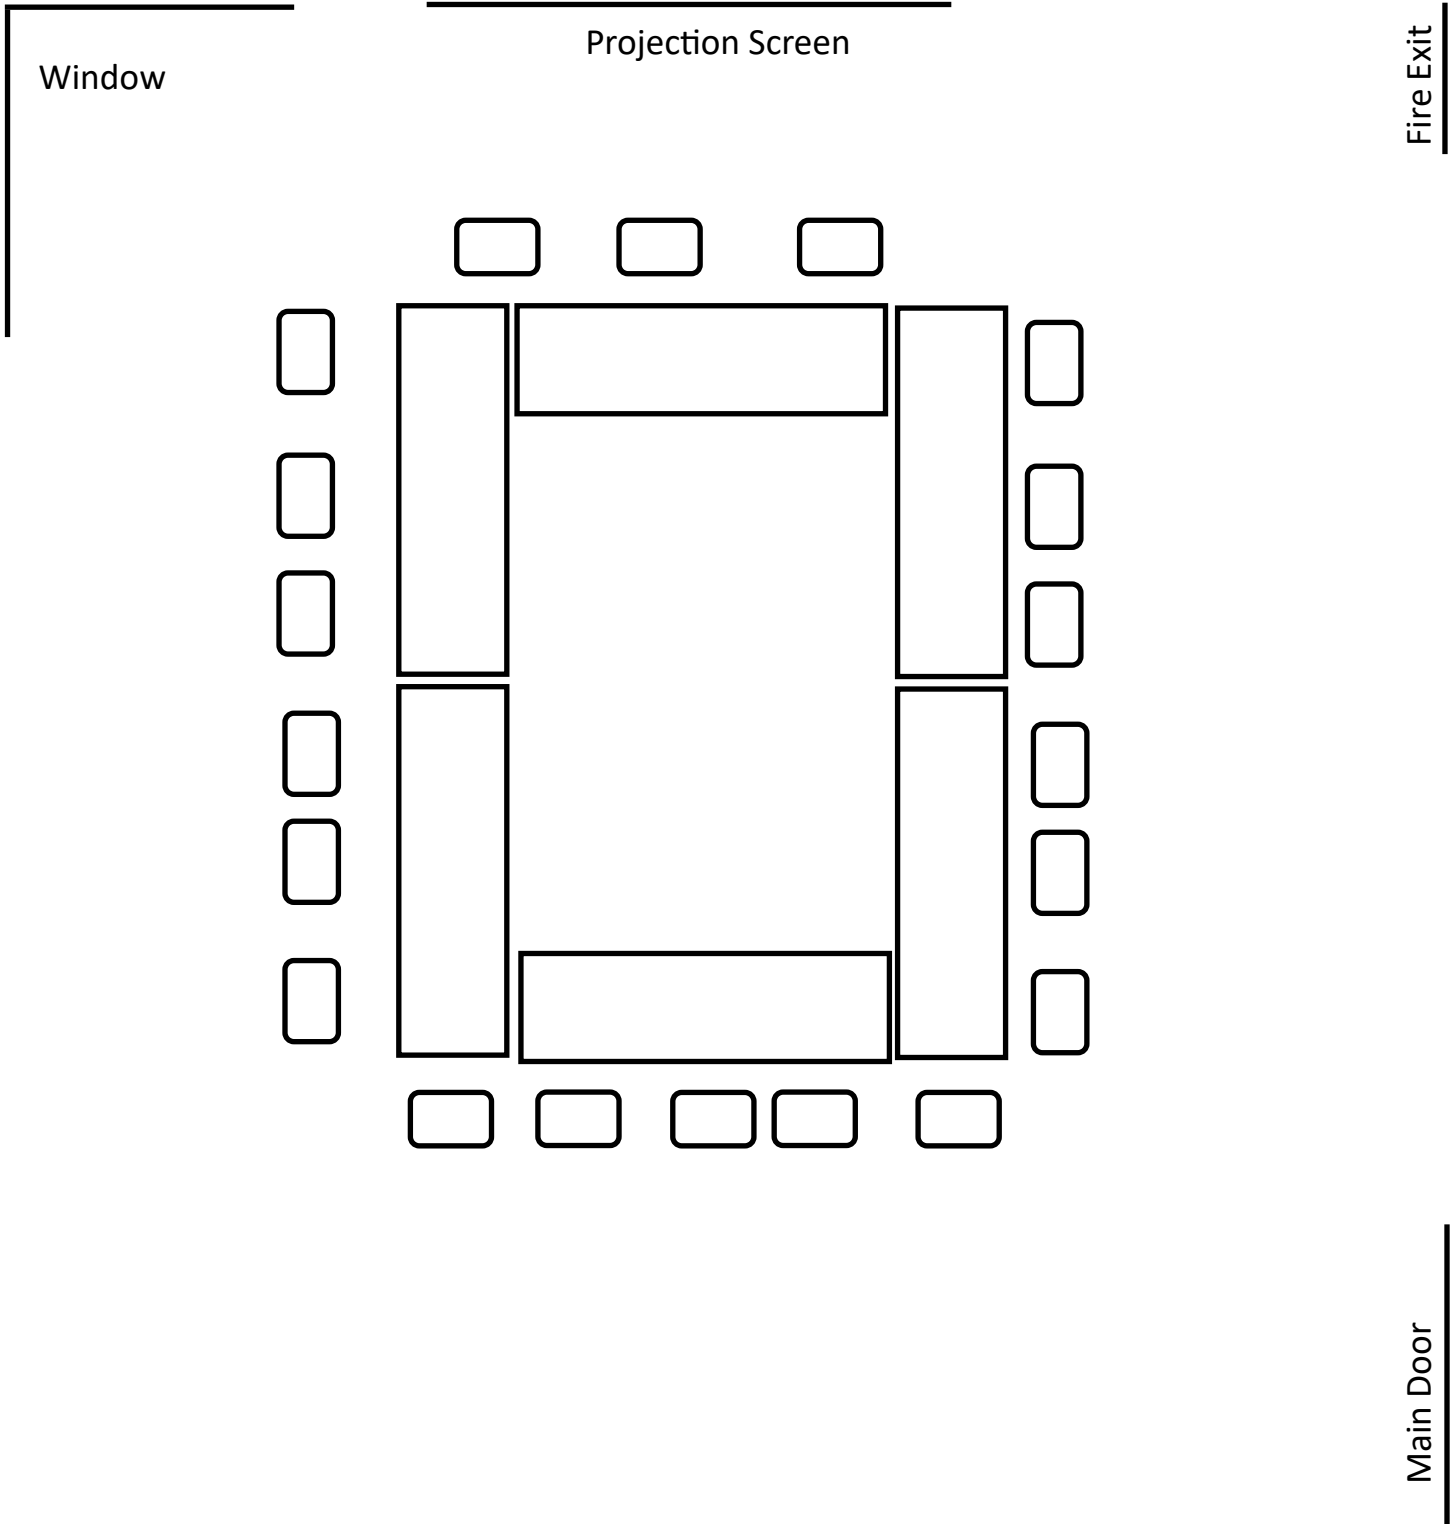

Avery Room

Room dimensions and seating examples.

Avery Room

Your rental includes the use of:

- Ten 8ft tables
- 45 padded chairs (optional 50 plastic chairs)
- Podium
- Mic/mixer

Banquet Style

Reception Seating

Classroom Style

Window

Projection Screen

Fire Exit

Main Door

Herringbone Style

U-Shaped Style

Square Style

Board Table Style

Window

Projection Screen

Fire Exit

Main Door

Theatre Style

Window

Projection Screen

Fire Exit

Main Door