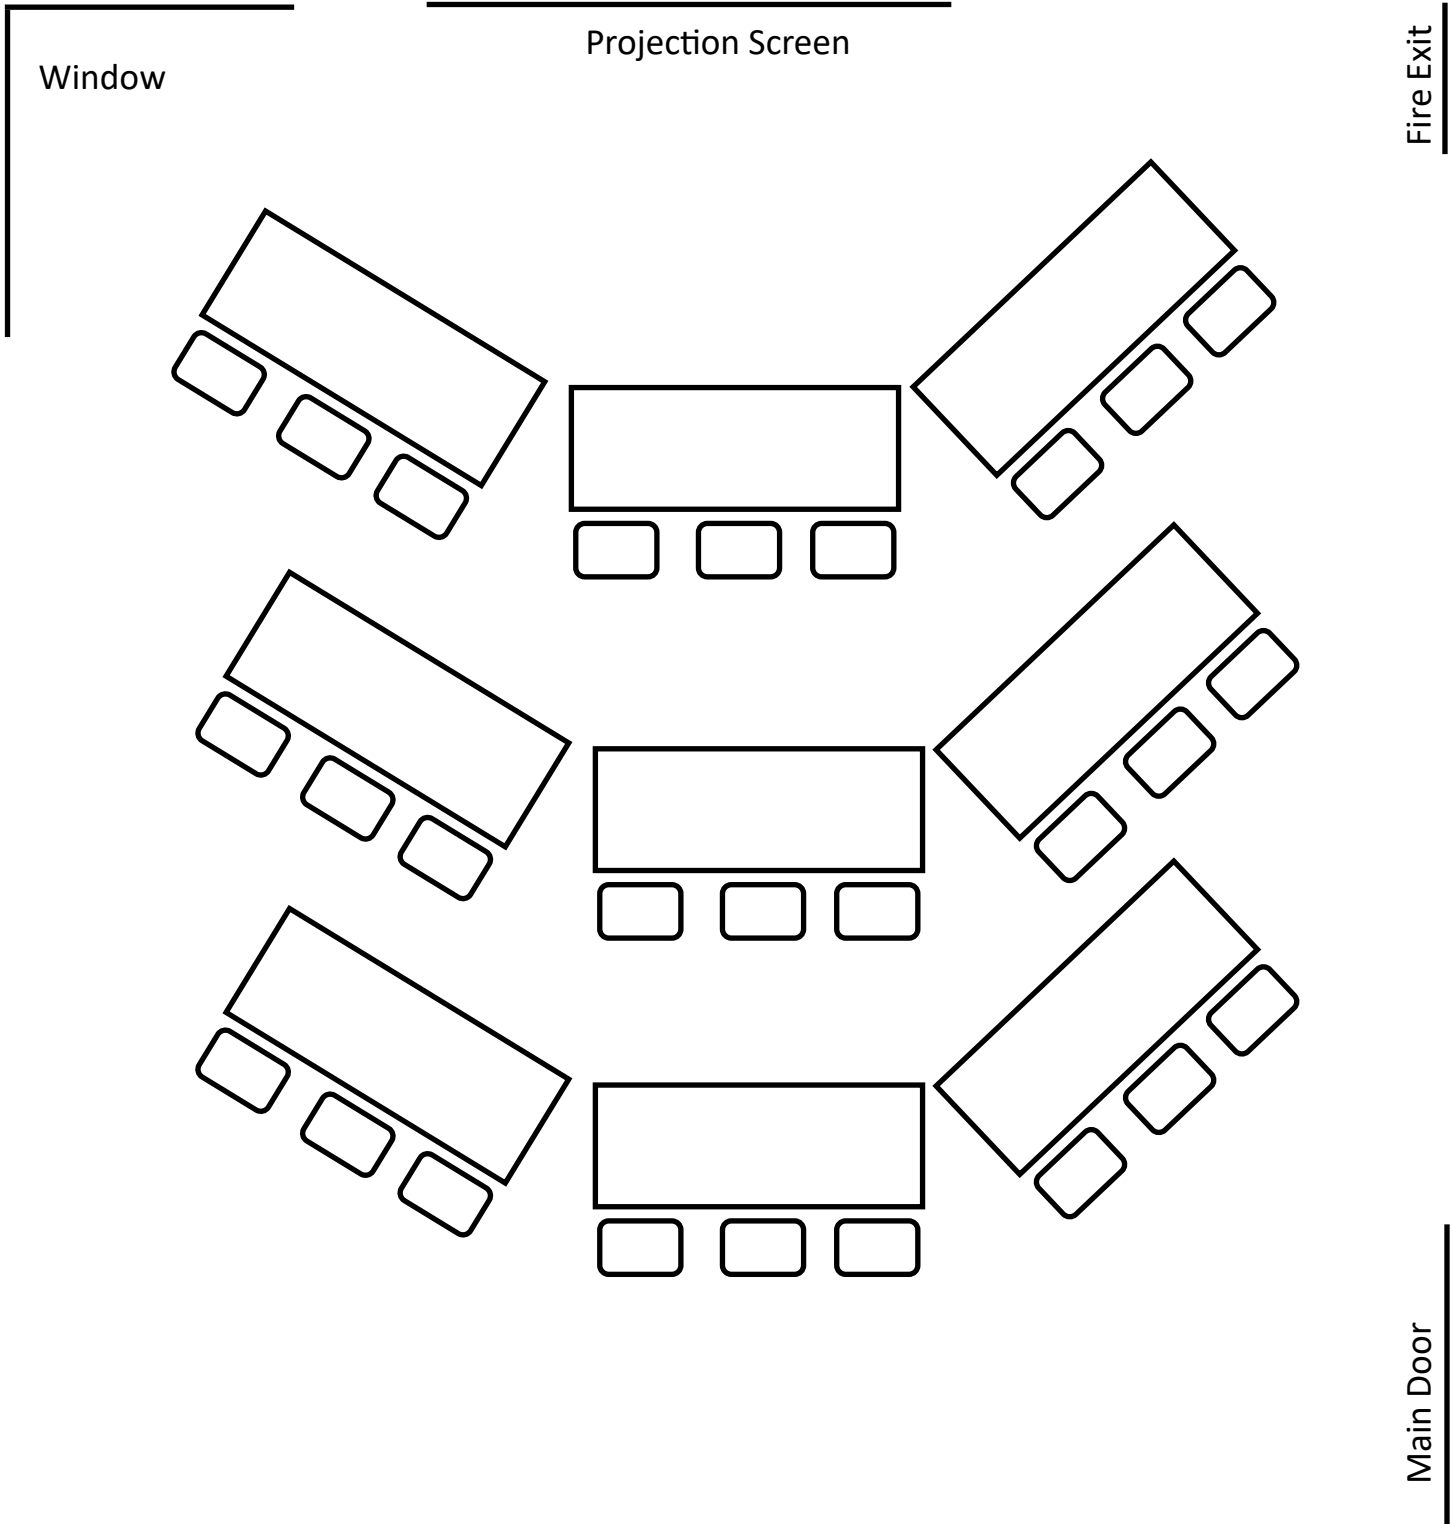

Avery Room

Room dimensions and seating examples.

Avery Room

Your rental includes the use of:

- Ten 8ft tables
- 45 padded chairs (optional 50 plastic chairs)
- Podium
- Mic/mixer

Banquet Style

Reception Seating

Classroom Style

Window

Projection Screen

Fire Exit

Main Door

Herringbone Style

U-Shaped Style

Square Style

Board Table Style

Window

Projection Screen

Fire Exit

Main Door

Theatre Style

Window

Projection Screen

Fire Exit

Main Door