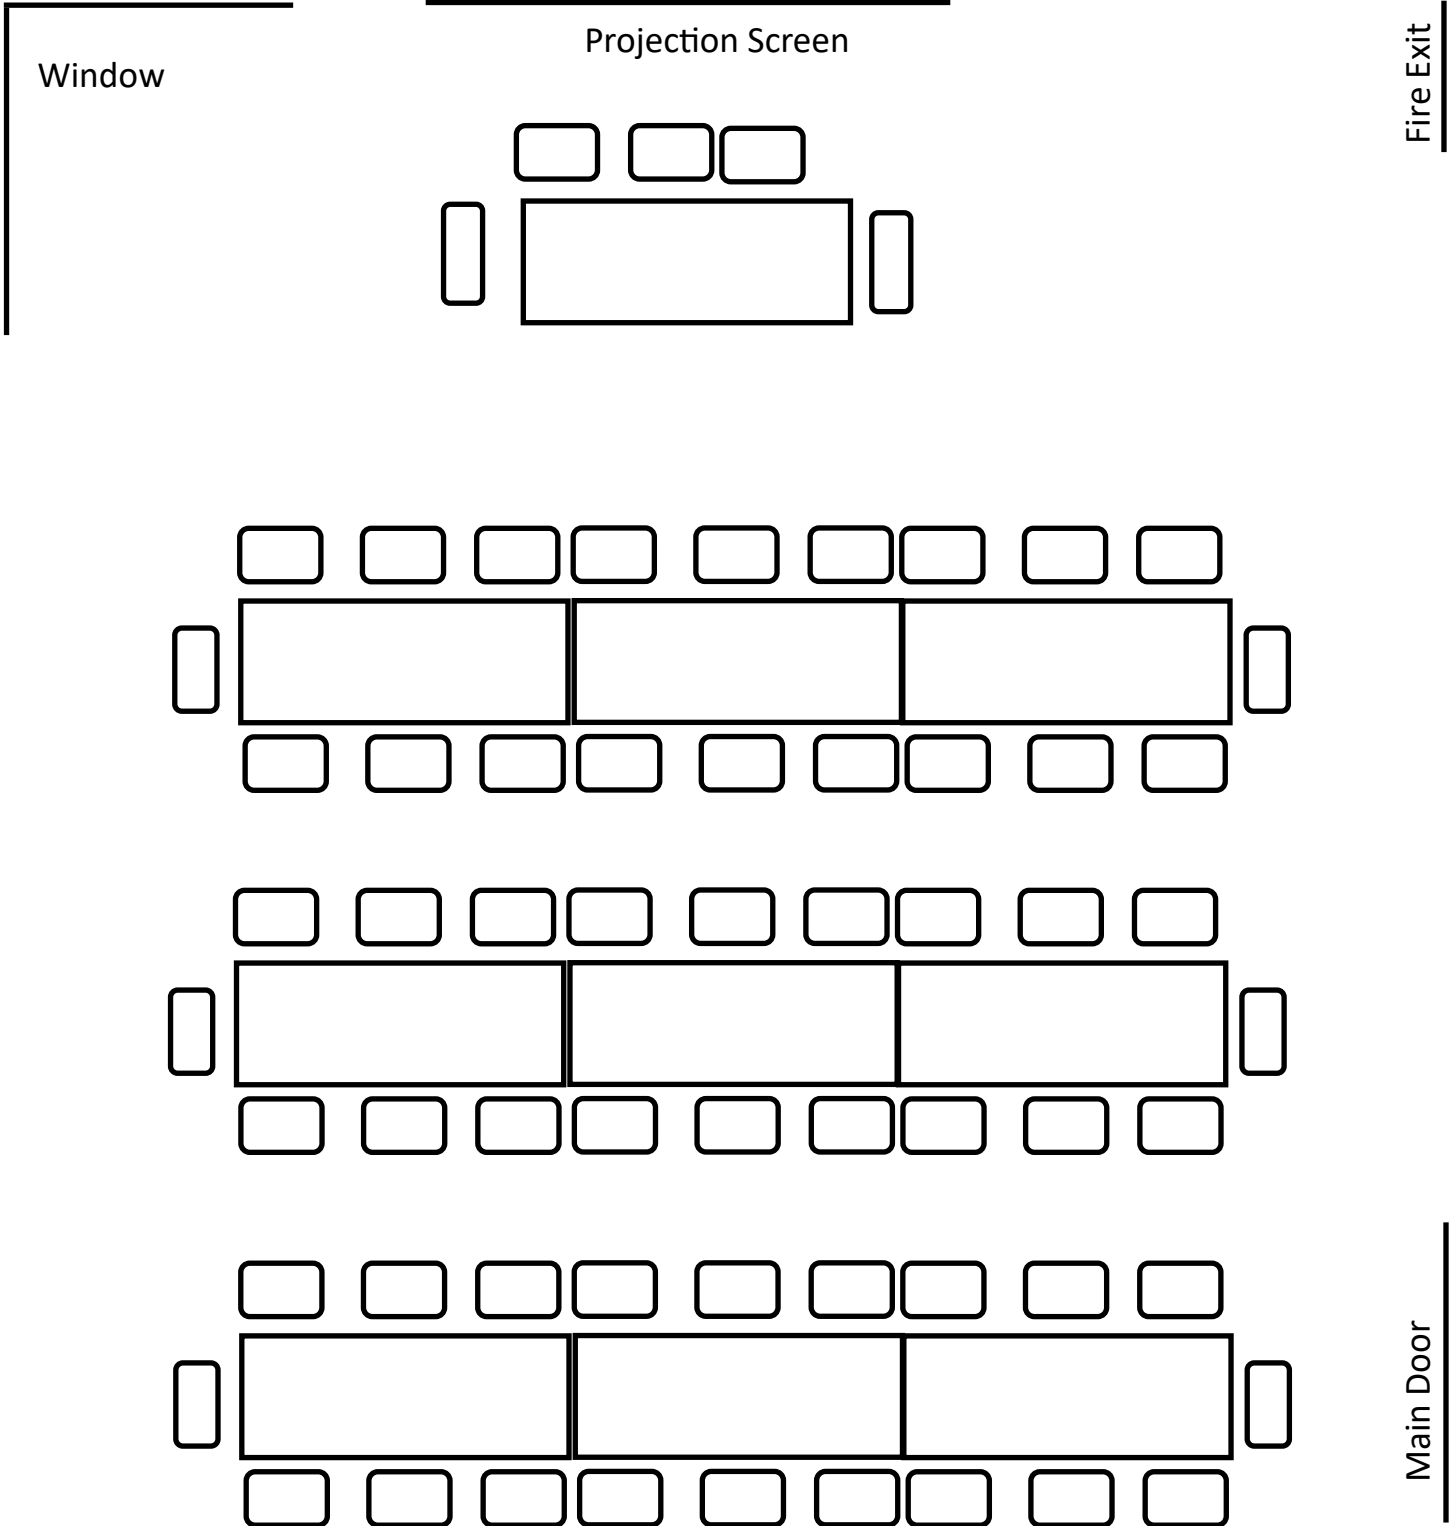

Avery Room

Room dimensions and seating examples.

Avery Room

Your rental includes the use of:

- Ten 8ft tables
- 45 padded chairs (optional 50 plastic chairs)
- Podium
- Mic/mixer

Banquet Style

Reception Seating

Classroom Style

Window

Projection Screen

Fire Exit

Main Door

Herringbone Style

U-Shaped Style

Square Style

Board Table Style

Window

Projection Screen

Fire Exit

Main Door

Theatre Style

Window

Projection Screen

Fire Exit

Main Door