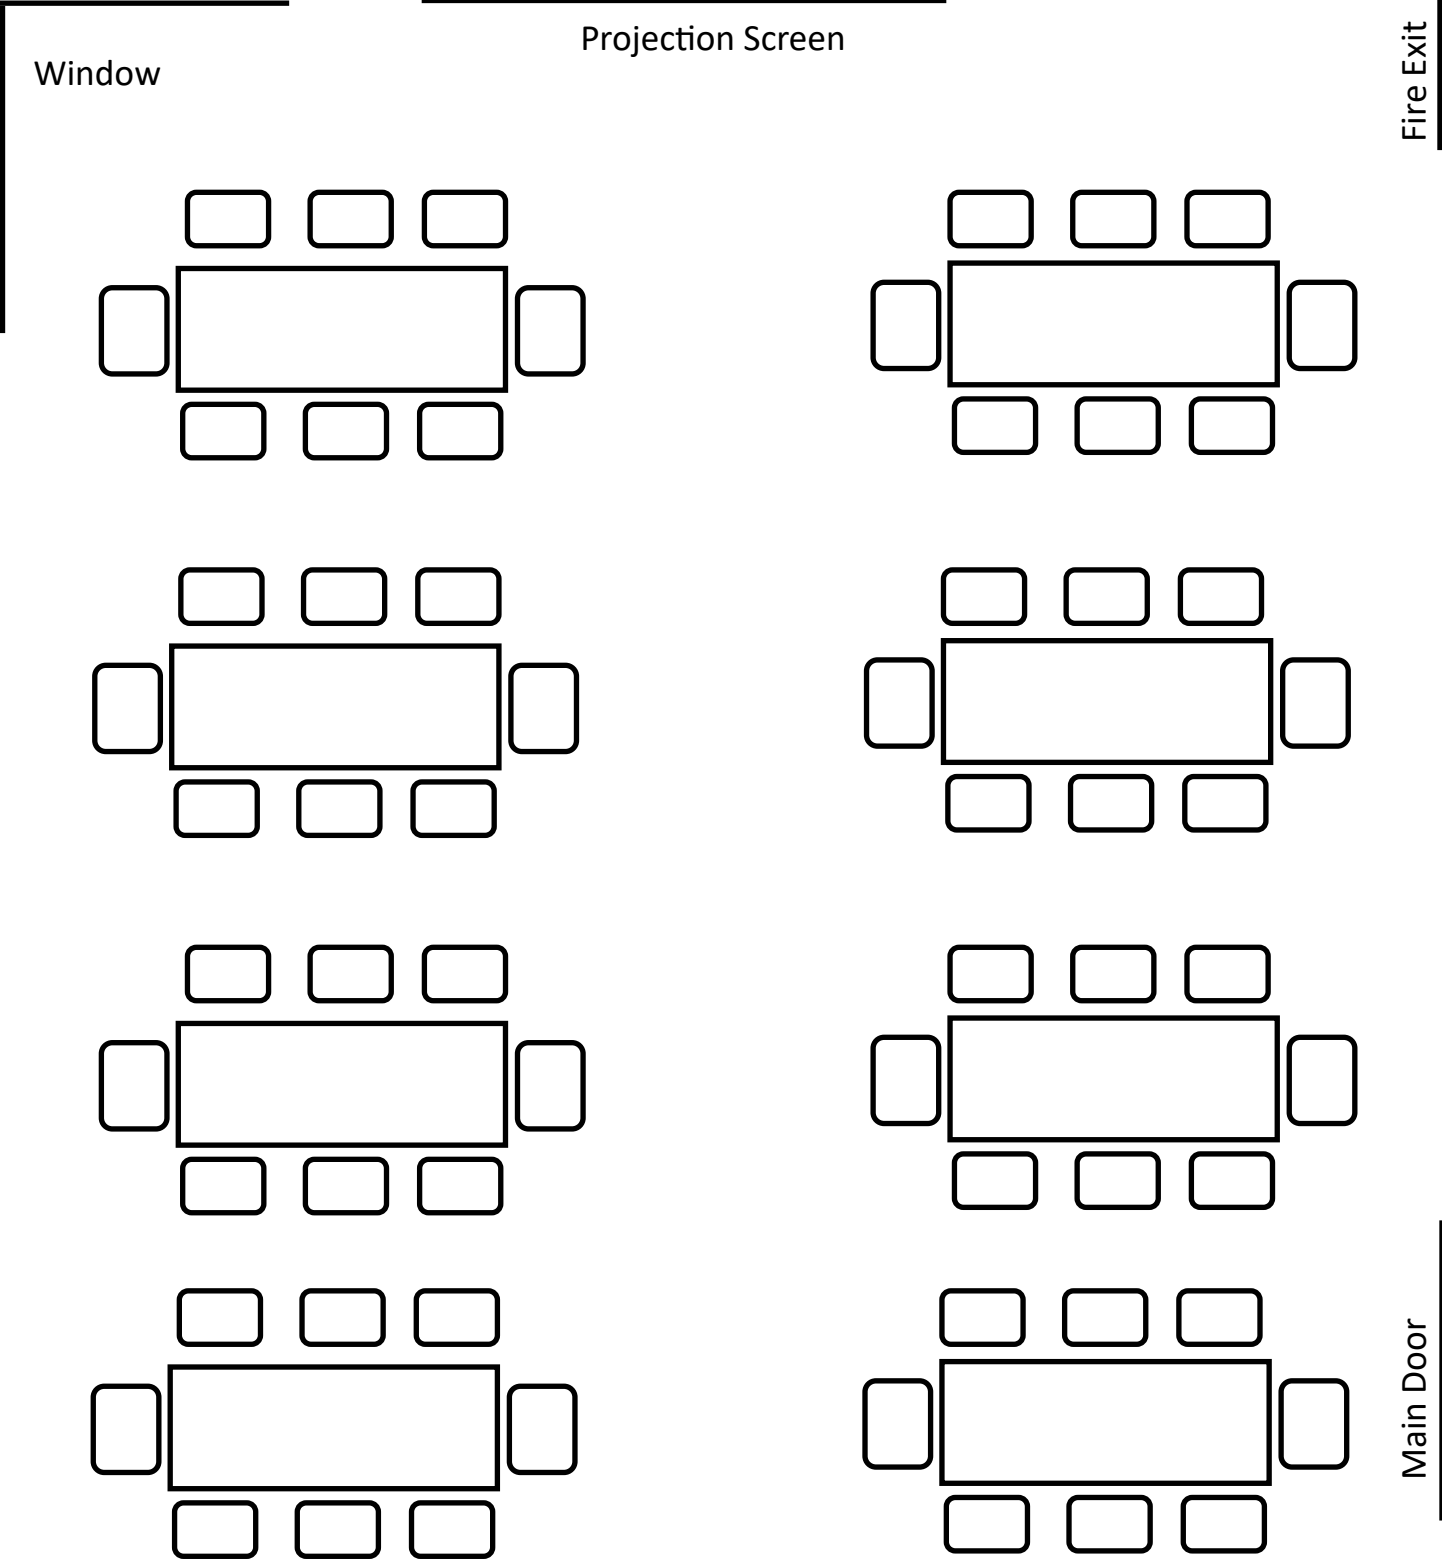

Avery Room

Room dimensions and seating examples.

Avery Room

Your rental includes the use of:

- Ten 8ft tables
- 45 padded chairs (optional 50 plastic chairs)
- Podium
- Mic/mixer

Banquet Style

Reception Seating

Classroom Style

Window

Projection Screen

Fire Exit

Main Door

Herringbone Style

U-Shaped Style

Square Style

Board Table Style

Window

Projection Screen

Fire Exit

Main Door

Theatre Style

Window

Projection Screen