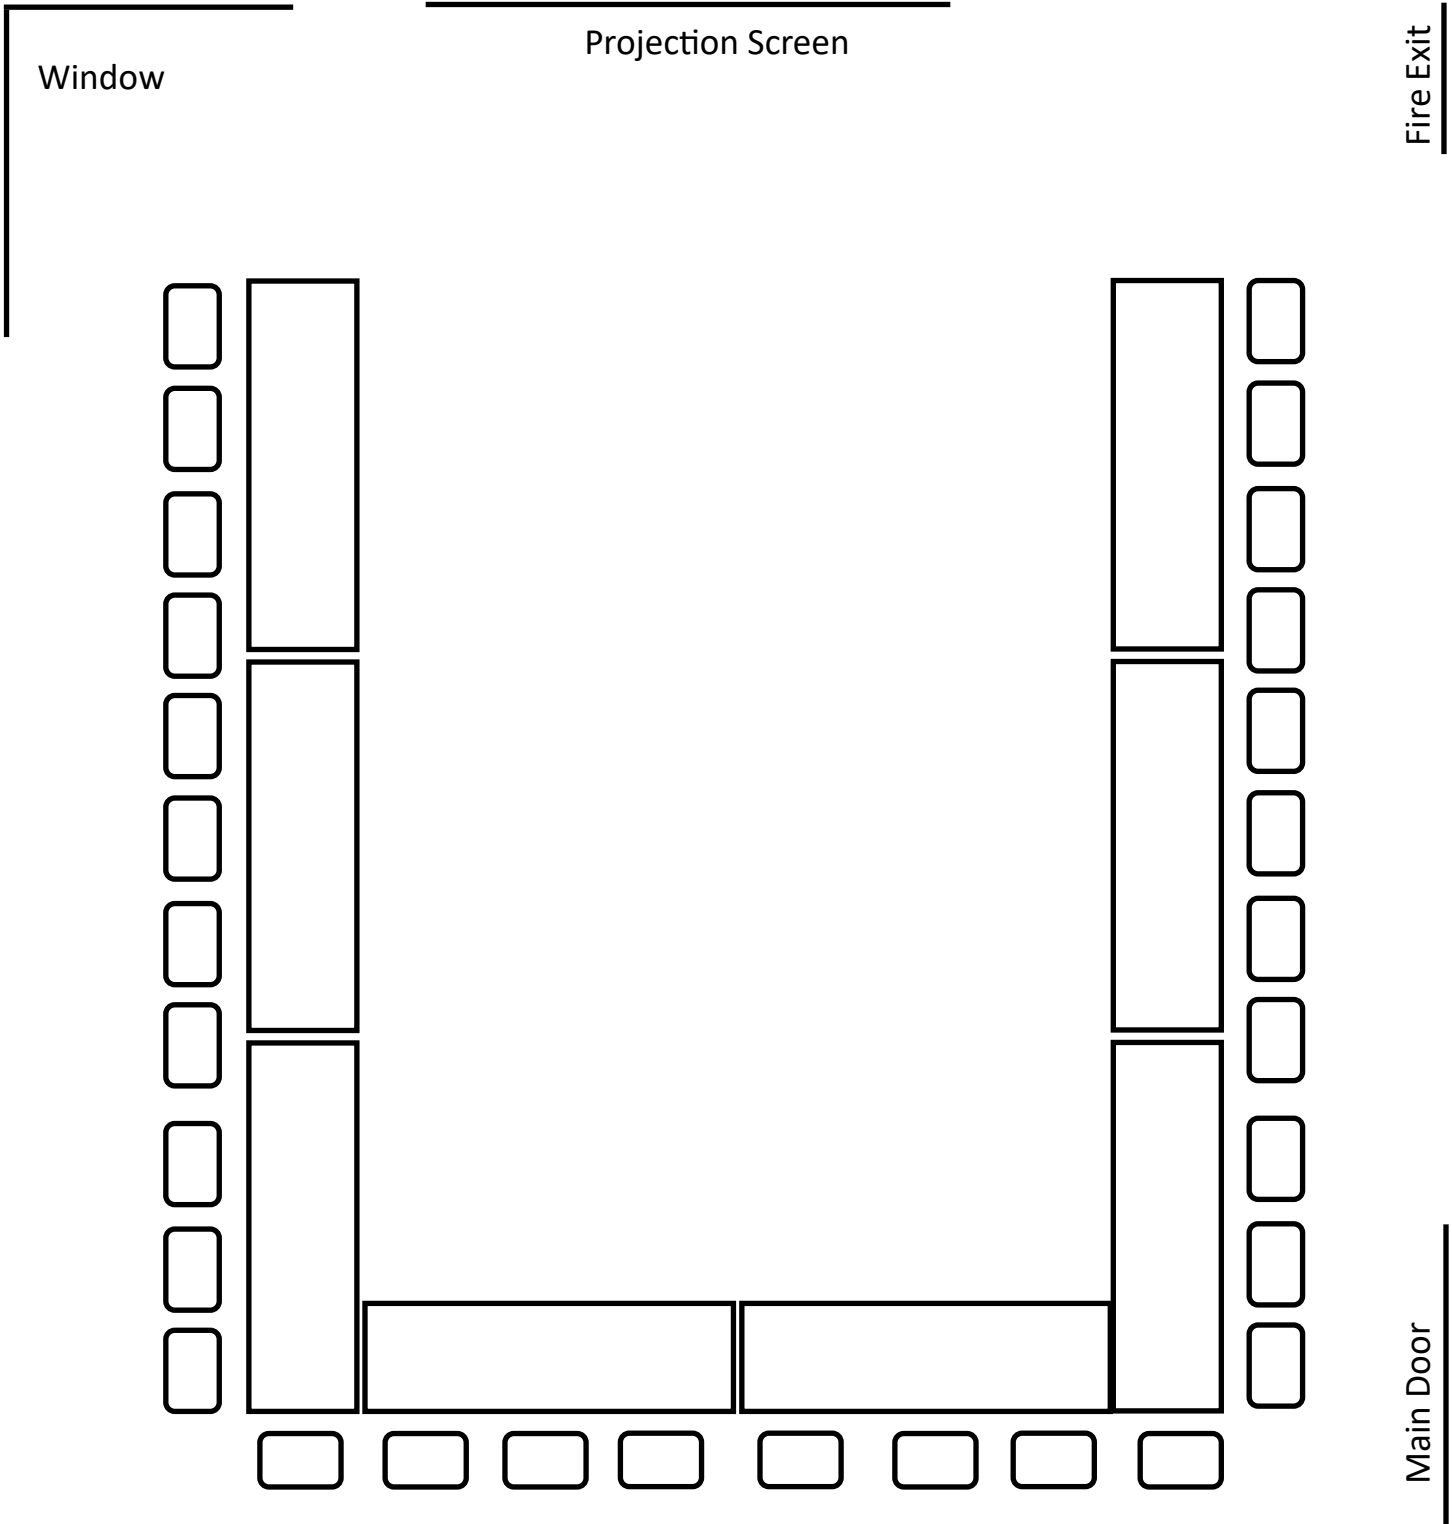

Avery Room

Room dimensions and seating examples.

Avery Room

Your rental includes the use of:

- Ten 8ft tables
- 45 padded chairs (optional 50 plastic chairs)
- Podium
- Mic/mixer

Banquet Style

Reception Seating

Classroom Style

Window

Projection Screen

Fire Exit

Main Door

Herringbone Style

U-Shaped Style

Square Style

Board Table Style

Window

Projection Screen

Fire Exit

Main Door

Theatre Style

Window

Projection Screen

Fire Exit

Main Door